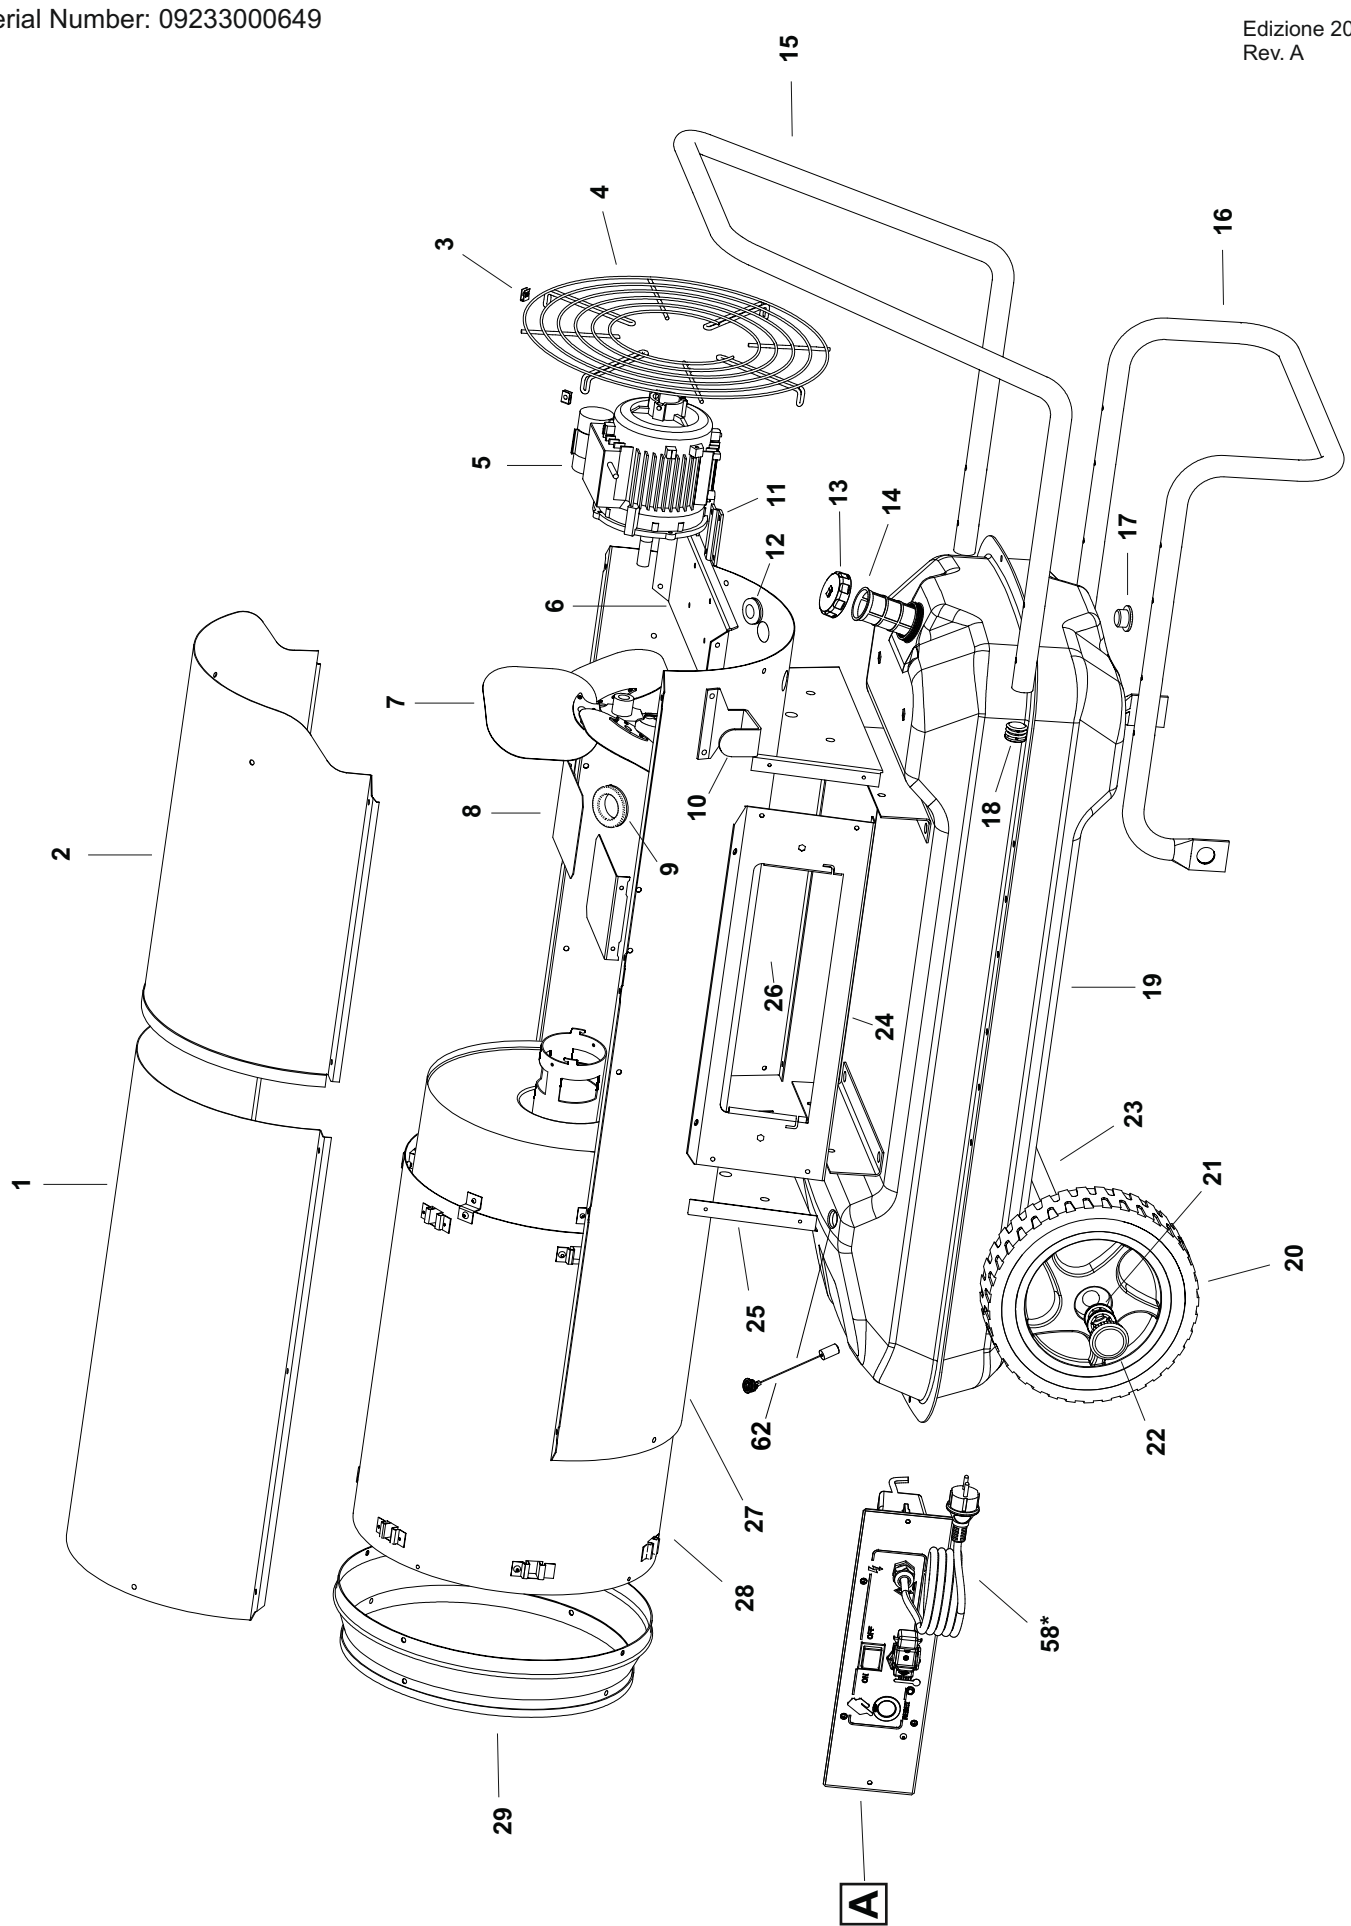

B 230 MODEL 2013

UNIT 1

ILLUSTRATED PARTS BREAKDOWN

Edizione 2013
Rev. A