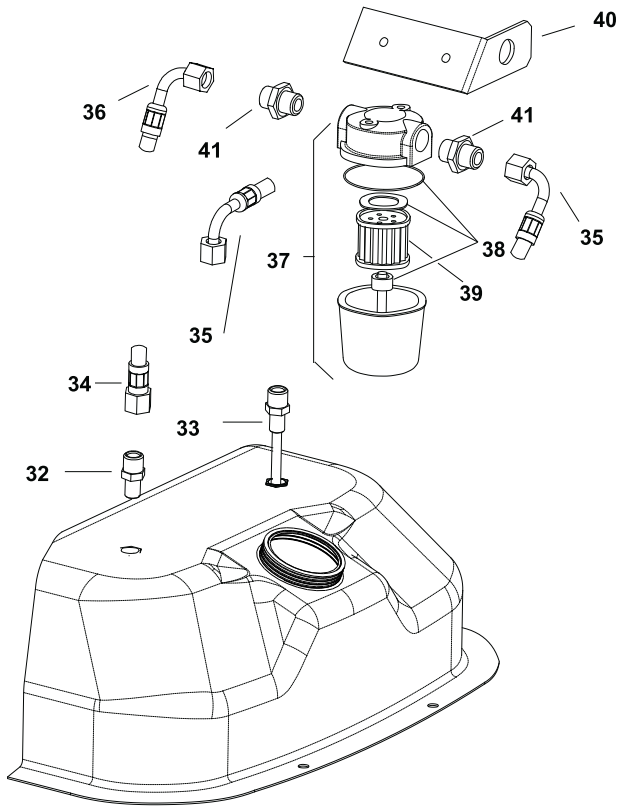

B 230 MODEL 2013

UNIT 2

ILLUSTRATED PARTS BREAKDOWN