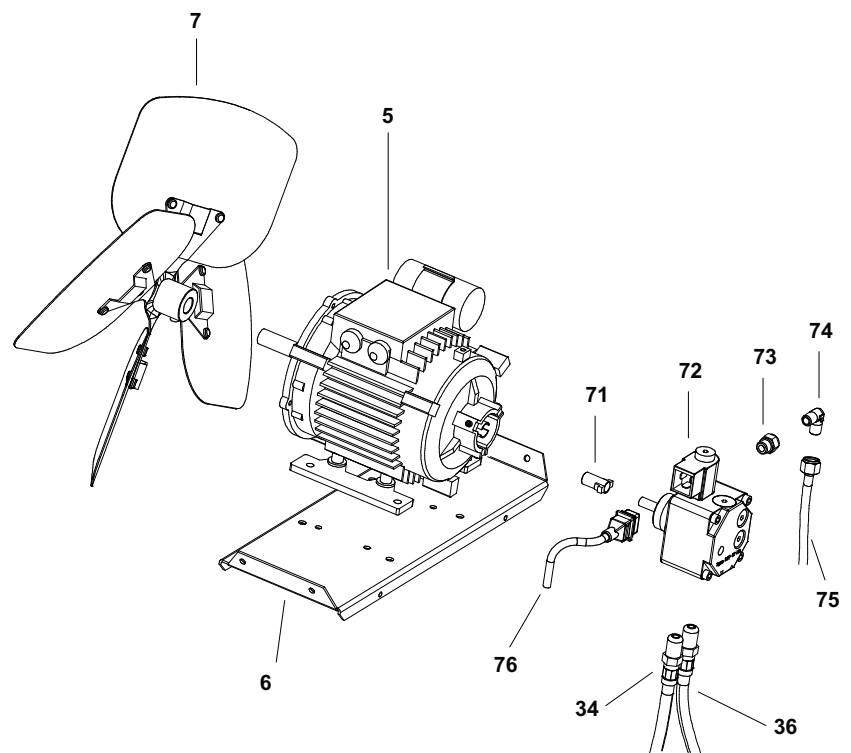

Marchio blu
Marque bleu
Blau Zeichen
Blue mark

Pos.	Code NR	Description
1	4111.623	UPPER BODY
2	4032.548	UPPER BODY MOBILE
3	4111.241	ELASTIC PLATE
4	4032.557	INLET GRILLE
5	4032.702	MOTOR
6	4032.555	MOTOR FLANGE SUPPORT
7	4111.689	FAN
8	4032.554	AIR FLAP
9	4111.056	PROTECTION CABLE
10	4032.536	POWER CORD HOOK
11	4032.519	MOTOR FLANGE
12	4160.646	PROTECTION CABLE
13	4260.100	TANK CAP
14	4290.083	TANK FILTER
15	4032.568	HANDLE FRAME
16	4032.564	WHEEL FRAME
17	4100.632	DRAIN PLUG
18	4111.057	PLUG
19	4033.242	FUEL TANK
20	4032.094	WHEEL
21	4111.072	WHEEL PLUG
22	4111.480	WHEEL HOLDER
23	4032.566	AXLE
24	4032.558	ELECTR. COMPONENTS DRAWER PANEL
25	4033.095	BASE
26	4032.560	SIDE PANEL
27	4111.625	LOWER BODY
28	4033.194	COMBUSTION CHAMBER
29	4031.659	OUTLET CONE
32	4031.068	NIPPLES
33	4031.067	PIPE CONNECTION 1/4"
34	4031.062	FUEL PIPE PUMP-TANK
35	4031.063	FUEL PIPE TANK-FILTER
36	4031.061	FUEL PIPE FILTER-PUMP
37	4031.070	FILTER WITH CARTIDGE 3/8"
38	4111.116	OR KIT FILTER
39	4031.015	FILTER CARTIDGE
40	4032.437	FILTER SUPPORT
41	4031.064	DOUBLE SCREW