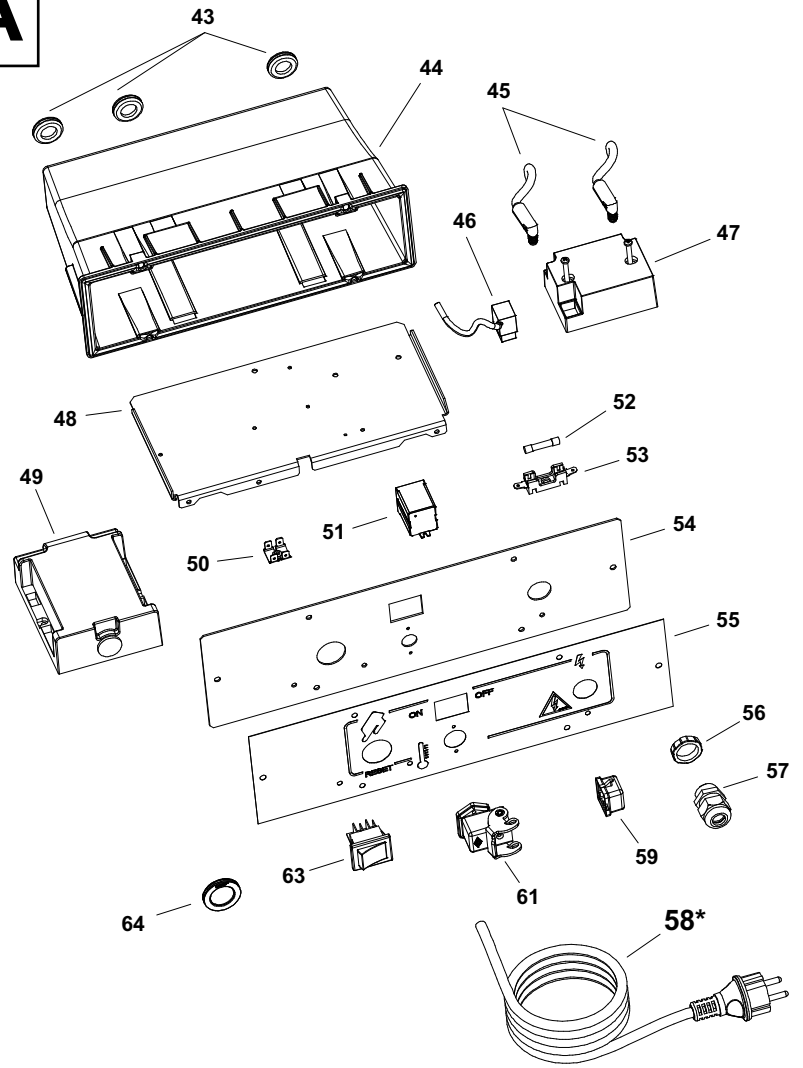

Marchio blu
Marque bleu
Blau Zeichen
Blue mark

Pos.	Code NR	Description
1	4111.623	UPPER BODY
2	4032.548	UPPER BODY MOBILE
3	4111.241	ELASTIC PLATE
4	4032.557	INLET GRILLE
5	4032.702	MOTOR
6	4032.555	MOTOR FLANGE SUPPORT
7	4111.689	FAN
8	4032.554	AIR FLAP
9	4111.056	PROTECTION CABLE
10	4032.536	POWER CORD HOOK
11	4032.519	MOTOR FLANGE
12	4160.646	PROTECTION CABLE
13	4260.100	TANK CAP
14	4290.083	TANK FILTER
15	4032.568	HANDLE FRAME
16	4032.564	WHEEL FRAME
17	4100.632	DRAIN PLUG
18	4111.057	PLUG
19	4033.242	FUEL TANK
20	4032.094	WHEEL
21	4111.072	WHEEL PLUG
22	4111.480	WHEEL HOLDER
23	4032.566	AXLE
24	4032.558	ELECTR. COMPONENTS DRAWER PANEL
25	4033.095	BASE
26	4032.560	SIDE PANEL
27	4111.625	LOWER BODY
28	4033.194	COMBUSTION CHAMBER
29	4031.659	OUTLET CONE
32	4031.068	NIPPLES
33	4031.067	PIPE CONNECTION 1/4"
34	4031.062	FUEL PIPE PUMP-TANK
35	4031.063	FUEL PIPE TANK-FILTER
36	4031.061	FUEL PIPE FILTER-PUMP
37	4031.070	FILTER WITH CARTIDGE 3/8"
38	4111.116	OR KIT FILTER
39	4031.015	FILTER CARTIDGE
40	4032.437	FILTER SUPPORT
41	4031.064	DOUBLE SCREW