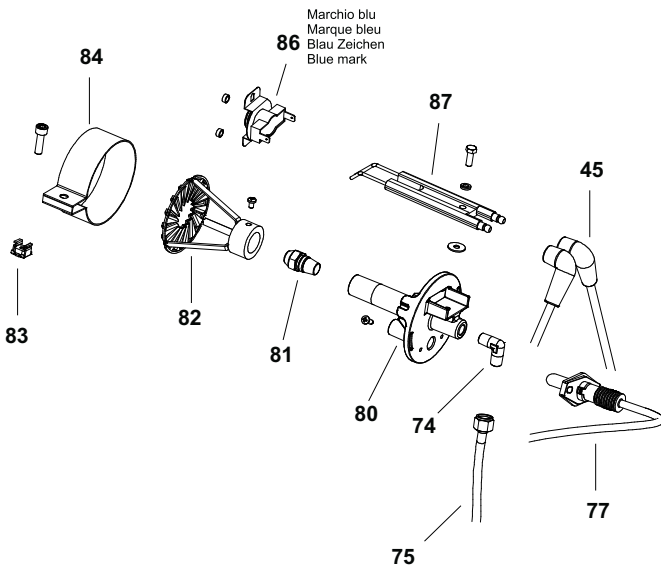

Marchio blu
Marque bleu
Blau Zeichen
Blue mark

Pos.	Code NR	Description
1	4111.623	UPPER BODY
2	4032.548	UPPER BODY MOBILE
3	4111.241	ELASTIC PLATE
4	4032.557	INLET GRILLE
5	4032.702	MOTOR
6	4032.555	MOTOR FLANGE SUPPORT
7	4111.689	FAN
8	4032.554	AIR FLAP
9	4111.056	PROTECTION CABLE
10	4032.536	POWER CORD HOOK
11	4032.519	MOTOR FLANGE
12	4160.646	PROTECTION CABLE
13	4260.100	TANK CAP
14	4290.083	TANK FILTER
15	4032.568	HANDLE FRAME
16	4032.564	WHEEL FRAME
17	4100.632	DRAIN PLUG
18	4111.057	PLUG
19	4033.242	FUEL TANK
20	4032.094	WHEEL
21	4111.072	WHEEL PLUG
22	4111.480	WHEEL HOLDER
23	4032.566	AXLE
24	4032.558	ELECTR. COMPONENTS DRAWER PANEL
25	4033.095	BASE
26	4032.560	SIDE PANEL
27	4111.625	LOWER BODY
28	4033.194	COMBUSTION CHAMBER
29	4031.659	OUTLET CONE
32	4031.068	NIPPLES
33	4031.067	PIPE CONNECTION 1/4"
34	4031.062	FUEL PIPE PUMP-TANK
35	4031.063	FUEL PIPE TANK-FILTER
36	4031.061	FUEL PIPE FILTER-PUMP
37	4031.070	FILTER WITH CARTIDGE 3/8"
38	4111.116	OR KIT FILTER
39	4031.015	FILTER CARTIDGE
40	4032.437	FILTER SUPPORT
41	4031.064	DOUBLE SCREW